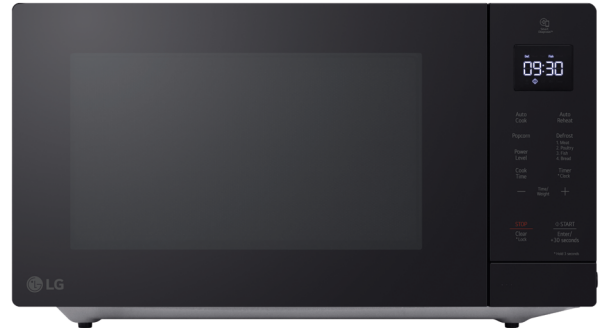

## 1.1 cu. ft. NeoChef® Countertop Microwave Oven

- 1.1 cu. ft. Oven Capacity
- EasyClean® Interior
- SmoothTouch® Glass Controls
- 900 Watts
- Auto Cook Options
- 10 Power Levels
- Popcorn Key
- Hexagonal Stable Ring
- LED Interior Light
- 2-Step Open Door

### COLOR AVAILABILITY

- MSER1130B – Black

### COOKING FEATURES

Oven Capacity	1.1 cu. ft.
Microwave Power Output	900 W
EasyClean® Interior	Yes
Sensor Cook Options	–
Auto Cook Options	(7) Bacon, Fresh Vegetable, Frozen Entrée, Frozen Vegetable, Oatmeal, Potato, Rice
Power Levels	10
Defrost	Auto Defrost and Rapid Defrost
Sensor Reheat	–
Auto Reheat	(5) Beverage, Casserole, Dinner Plate, Pie, Pizza
Popcorn Key	Yes
Custom Settings	No

### APPEARANCE / MATERIALS / FINISHES

WideView™ Window	Yes
Interior Color	Gray
Clock Display Color	White LED